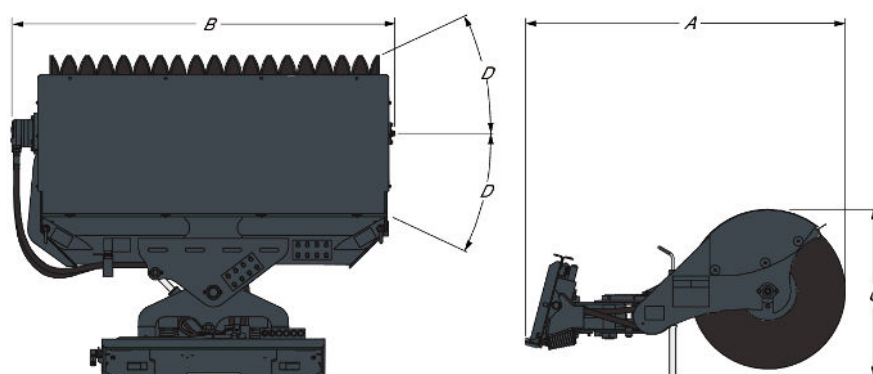

Dimensions

Description	Item number	Overall length (A) (mm)	Overall width (B) (mm)	Overall height (C) (mm)
Angle Broom 122 cm	6907000	1190.0	1395.0	580.0
Angle Broom 173 cm ACD	6905805	1680.0	2009.0	879.0
Angle Broom 213 cm ACD	6905806	1680.0	2416.0	879.0

Weights

Description	Item number	Operating weight (kg)	Shipping weight (kg)
Angle Broom 122 cm	6907000	118.0	132.0
Angle Broom 173 cm ACD	6905805	390.0	417.0
Angle Broom 213 cm ACD	6905806	428.0	472.0

Characteristics and performance

Description	Item number	Sweeping width straight (mm)	Sweeping width fully angled (mm)	Bristle diameter (mm)	Number of bristle sections (zig/zag - straight)	Degree of angle	Flow range (L/min)
Angle Broom 122 cm	6907000	1219.0	1055 @ 30°	543.0	23-4	± 30° (manual)	30.0-50.0
Angle Broom 173 cm ACD	6905805	1727.0	1600 @ 25°	813.0	33-2	± 25° (hydr. cyl.)	30.0-68.0
Angle Broom 213 cm ACD	6905806	2134.0	1956 @ 25°	813.0	48-2	± 25° (hydr. cyl.)	57.0-106.0

Main features

- Sweep flush to a curb or wall on right side
- Adjust the broom angle with fingertip controls on a cab-mounted attachment control kit (sold separately)
- 122 cm Angle Broom has 3-position manual angle
- High-torque motor for heavy material
- Proven, replaceable wafer bristles
- Polypropylene bristle material for long life.