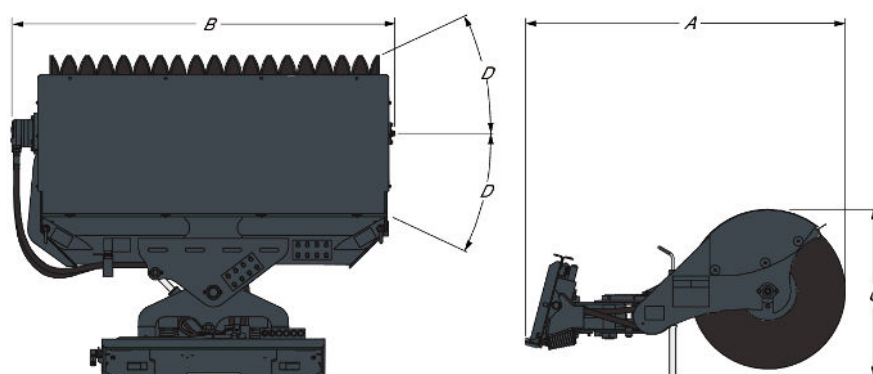

### Dimensions

Description	Item number	Overall length (A) (mm)	Overall width (B) (mm)	Overall height (C) (mm)
Angle Broom 122 cm	6907000	1190.0	1395.0	580.0
Angle Broom 173 cm ACD	6905805	1680.0	2009.0	879.0
Angle Broom 213 cm ACD	6905806	1680.0	2416.0	879.0

### Weights

Description	Item number	Operating weight (kg)	Shipping weight (kg)
Angle Broom 122 cm	6907000	118.0	132.0
Angle Broom 173 cm ACD	6905805	390.0	417.0
Angle Broom 213 cm ACD	6905806	428.0	472.0

### Characteristics and performance

Description	Item number	Sweeping width straight (mm)	Sweeping width fully angled (mm)	Bristle diameter (mm)	Number of bristle sections (zig/zag - straight)	Degree of angle	Flow range (L/min)
Angle Broom 122 cm	6907000	1219.0	1055 @ 30°	543.0	23-4	± 30° (manual)	30.0-50.0
Angle Broom 173 cm ACD	6905805	1727.0	1600 @ 25°	813.0	33-2	± 25° (hydr. cyl.)	30.0-68.0
Angle Broom 213 cm ACD	6905806	2134.0	1956 @ 25°	813.0	48-2	± 25° (hydr. cyl.)	57.0-106.0

### Main features

- Sweep flush to a curb or wall on right side
- Adjust the broom angle with fingertip controls on a cab-mounted attachment control kit (sold separately)
- 122 cm Angle Broom has 3-position manual angle
- High-torque motor for heavy material
- Proven, replaceable wafer bristles
- Polypropylene bristle material for long life.