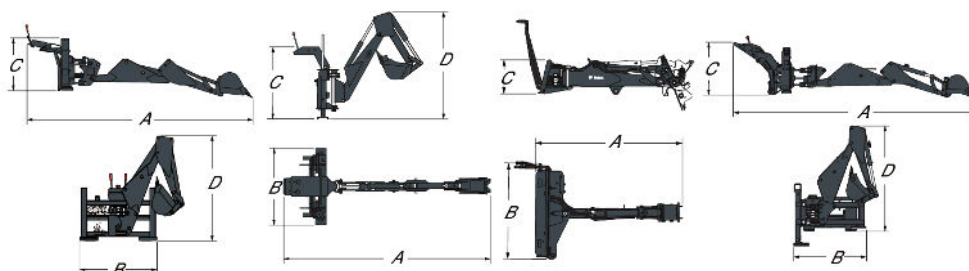

## Description

Transform your Bobcat® loader into a powerful, efficient, economical and versatile excavator with a Bobcat backhoe. They are ideal for landscaping and nursery work, sewage systems and septic tanks, water and power lines and many other jobs. Maximum digging depths vary from 1.5 m to 3.5 m.

## Dimensions

Description	Item number	Overall length (A) (mm)	Overall width (B) (mm)	Transport width (C) (mm)	Overall height (D) (mm)	Transport height (E) (mm)
Backhoe R30S	6979700	1317.0	1547.0	1809.0	2087.0	2320.0
Backhoe R35S	7126559	1317.0	1547.0		2535.0	2655.0

## Weights

Description	Item number	Operating weight (kg)	Shipping weight (kg)
Backhoe R30S	6979700	840.0	840.0
Backhoe R35S	7126559	850.0	850.0