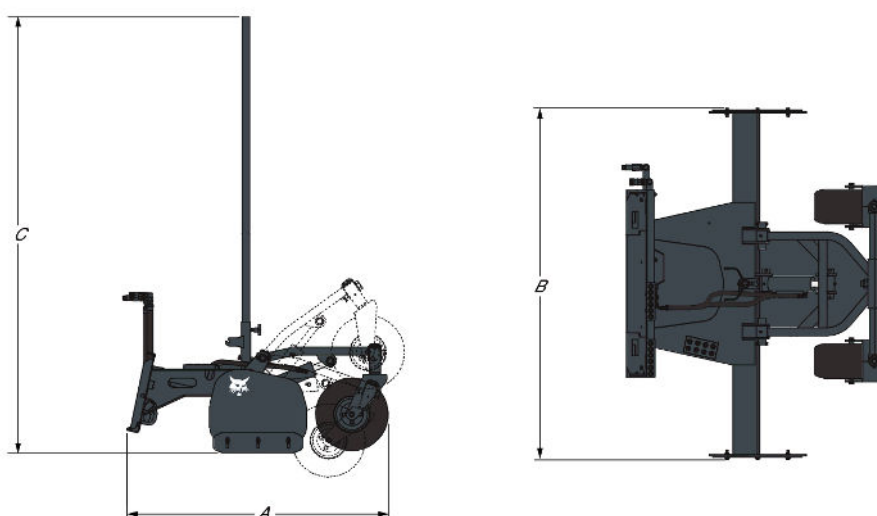

## Description

The laser box blade is designed for precise grading and has a grade accuracy of 6 mm. The box blade without laser is intended for rough grading and landscaping applications. Both heavy-duty box blades have an 214 cm grading width and a reversible cutting edge for longer life.

## Dimensions

Description	Item number	Overall length (A) (mm)	Overall width (B) (mm)	Overall height (C) (mm)
Box Blade 214 cm	6906574	1634.0	2140.0	813.0
Box Blade 214 cm with Laser Mounting	6906676	1634.0	2140.0	813.0

## Weights

Description	Item number	Operating weight (kg)	Shipping weight (kg)
Box Blade 214 cm	6906574	445.0	463.0
Box Blade 214 cm with Laser Mounting	6906676	464.0	481.0

- Operated with switches mounted on the loader's steering levers.
- Reversible cutting edge.
- Grading width of 214 cm.
- Comes standard with foam-filled tires for added flotation.