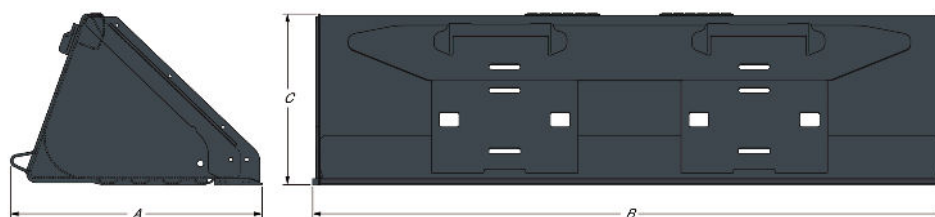

Description

The strongest of all Bobcat® buckets. Ideal for everything from tough digging to material handling. Construction / industrial buckets offer good cutting edge visibility and excellent bucket breakout force for better digging and easier bucket filling. Heavy-duty construction / industrial buckets offer even more features required for severe-duty use.

Dimensions

Description	Item number	Overall length (mm)	Overall width (B) (mm)	Overall height (mm)
Bucket C/I 127 cm	7160274.EA	-	-	-
Bucket C/I 142 cm	6737399.EA	-	-	-
Bucket C/I 157 cm	6731403.EA	-	-	-
Bucket C/I 173 cm	6731406.EA	-	-	-
Bucket C/I 188 cm	6731409.EA	-	-	-
Bucket C/I 203 cm	6731412.EA	-	-	-
Bucket C/I 188 cm, Heavy Duty	6732305	969.0	1880.0	612.0
Bucket C/I 203 cm, Heavy Duty	6726344	969.0	2032.0	612.0
Bucket C/I 213 cm, Heavy Duty	7125917	969.0	2130.0	612.0
Bucket C/I 224, Heavy Duty	6726328	969.0	2240.0	612.0
Bucket C/I 208 cm, Severe Duty	7173162	970.1	2080.0	618.2
Bucket C/I 223 cm, Severe Duty	7173161	970.1	2240.0	618.2

Weights

Description	Item number	Operating weight (kg)	Shipping weight (kg)
Bucket C/I 127 cm	7160274.EA	-	-
Bucket C/I 142 cm	6737399.EA	-	-
Bucket C/I 157 cm	6731403.EA	-	-
Bucket C/I 173 cm	6731406.EA	-	-
Bucket C/I 188 cm	6731409.EA	-	-
Bucket C/I 203 cm	6731412.EA	-	-
Bucket C/I 188 cm, Heavy Duty	6732305	309.0	309.0