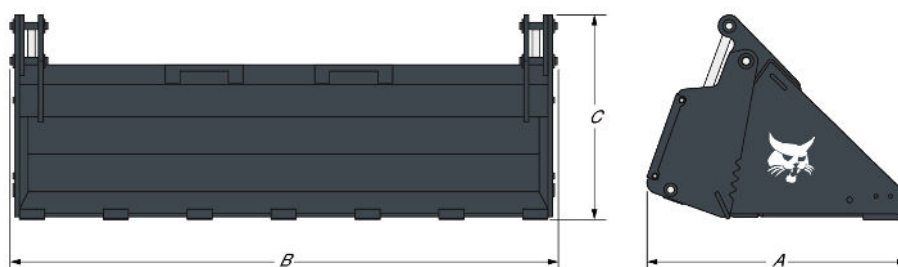

### Description

Dozing, grappling, levelling, digging, loading and dumping. This multi-purpose bucket does it all. Use it on demolition, construction, landscaping and municipal jobs. It's designed to provide optimum digging force and the interlocking serrated grapple edges hold objects securely.

### Dimensions

Description	Item number	Overall length (A) (mm)	Overall width (B) (mm)	Overall height (C) (mm)
Combination Bucket 158 cm	7167310	-	1580.0	-
Combination Bucket 173 cm	7167311	879.0	1730.0	719.0
Combination Bucket 1880 mm BT	7167312	879.0	1880.0	719.0
Combination Bucket 2030 mm BT	7167313	987.0	2030.0	853.0
Combination Bucket 213 cm	7167314	987.0	2130.0	853.0

### Weights

Description	Item number	Operating weight (kg)	Shipping weight (kg)
Combination Bucket 158 cm	7167310	366.0	366.0
Combination Bucket 173 cm	7167311	386.0	386.0
Combination Bucket 1880 mm BT	7167312	407.0	407.0
Combination Bucket 2030 mm BT	7167313	487.0	487.0
Combination Bucket 213 cm	7167314	503.0	503.0

### Characteristics and performance

Description	Item number	Std teeth configuration	Accepts max. n° of teeth	Capacity (SAE heaped) (L)	Jaw opening (mm)
Combination Bucket 158 cm	7167310	Without teeth	7	303.0	-
Combination Bucket 173 cm	7167311	Without teeth	7 (bolt-on)	330400.0	729.0
Combination Bucket 1880 mm BT	7167312	Without teeth	8 (bolt-on)	379.0	-