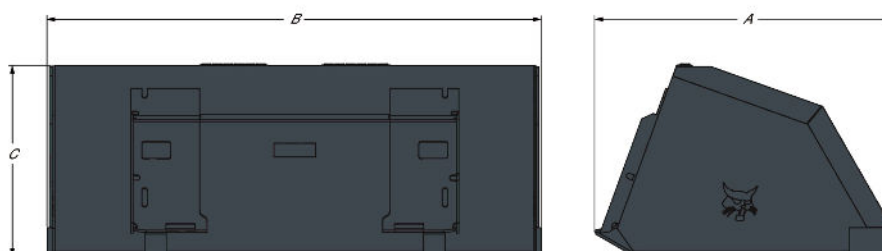

Description

Fertilizer buckets have large capacities and more roll-back range. The greater roll-back allows granular materials to be easily held in the bucket by minimizing spillage over the front edge. Applications include fertilizer and grain handling.

Dimensions

Description	Item number	Overall length (A) (mm)	Overall width (B) (mm)	Overall height (C) (mm)
Fertiliser & Grain Bucket 152 cm	6558681	930.0	1520.0	574.0
Fertiliser & Grain Bucket 168 cm	6706479	1179.0	1676.0	724.0
Fertiliser & Grain Bucket 183 cm	6706483	1184.0	1829.0	724.0

Characteristics and performance

Description	Item number	Std teeth configuration	Accepts max. n° of teeth	Bucket back angle (°)	Capacity (SAE heaped) (L)	Back shape
Fertiliser & Grain Bucket 152 cm	6558681	Without teeth	0	60.0	470.0	Angle
Fertiliser & Grain Bucket 168 cm	6706479	Without teeth	0	60.0	860.0	Angle
Fertiliser & Grain Bucket 183 cm	6706483	Without teeth	0	60.0	930.0	Angle