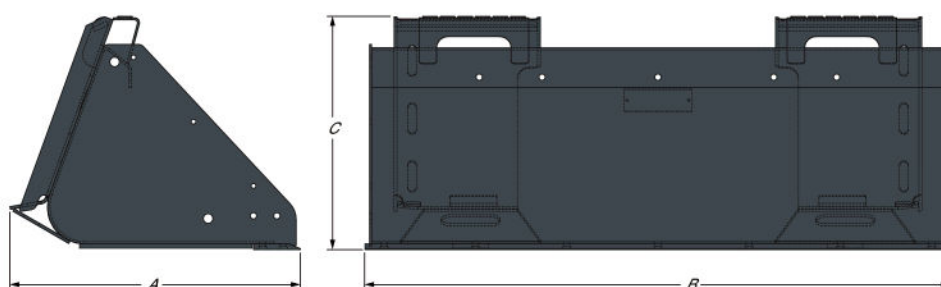

Description

Ideal for everything from digging to material handling. Dirt buckets offer good cutting edge visibility and excellent bucket breakout force for better digging and easier bucket filling.

Dimensions

Description	Item number	Overall length (mm)	Overall width (B) (mm)	Overall height (mm)
Bucket Dirt 91 cm	7117432	630.0	914.0	505.0
Bucket Dirt 112 cm	7117433	630.0	1117.0	505.0
Bucket Dirt 127 cm	7117434	630.0	1270.0	505.0

Weights

Description	Item number	Operating weight (kg)	Shipping weight (kg)
Bucket Dirt 91 cm	7117432	76.0	76.0
Bucket Dirt 112 cm	7117433	85.0	85.0
Bucket Dirt 127 cm	7117434	92.0	92.0

Characteristics and performance

Description	Item number	Std teeth configuration	Accepts max. n° of teeth	Bucket back angle (°)	Capacity (SAE heaped) (L)	Shape
Bucket Dirt 91 cm	7117432	Without teeth	6	70.0	130.0	Round
Bucket Dirt 112 cm	7117433	Without teeth	7	70.0	160.0	Round
Bucket Dirt 127 cm	7117434	Without teeth	7	70.0	190.0	Round