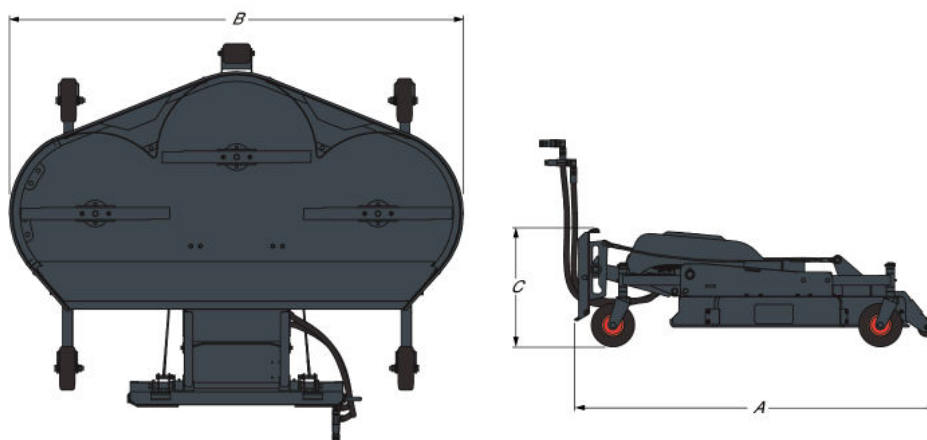

Description

Ideal for rough-cut applications, including road ditch right-of-way, golf course roughs and large acreage mowing. The mower has three partially overlapping blades that cut clean with no skips. It eliminates driving over the grass before cutting, and provides excellent visibility of the work area.

Dimensions

Description	Item number	Overall length (A) (mm)	Overall width (B) (mm)	Overall height (C) (mm)
Mower 183 cm Non-CE	7144850	1727.0	1930.0	559.0
Mower 229 cm Non-CE	7143993	1905.0	2388.0	559.0

Weights

Description	Item number	Operating weight (kg)	Shipping weight (kg)
Mower 183 cm Non-CE	7144850	400.0	400.0
Mower 229 cm Non-CE	7143993	450.0	450.0

Characteristics and performance

Description	Item number	Flow range (L/min)	Number of blades	Shutoff travel height (mm)	Cutting height range (mm)	Blade tip speed
Mower 183 cm Non-CE	7144850	57.0-83.0	3	86.0	51.0-140.0	61 m/s @ 57 l/min, 89 m/s @ 83 l/min
Mower 229 cm Non-CE	7143993	57.0-83.0	3	86.0	51.0-140.0	59 m/s @ 57 l/min, 87 m/s @ 83 l/min

Main features

- Three partially overlapping blades for clean cutting with no skips.
- Direct hydraulic motor drive.
- Industry standard cutting blades elevate grass for better mulching capability.

- Adjustable cutting height from 57 to 140 mm in 13 mm increments.
- Unique attachment frame allows mower to oscillate independently of loader.
- Rear discharge disperses grass clippings under the carrier, away from buildings, trees and fences.
- Patented blade shutoff device stops blade rotation when mower is raised off the ground.
- Anti-scalping wheel allows operator to traverse uneven terrain without scalping the surface.