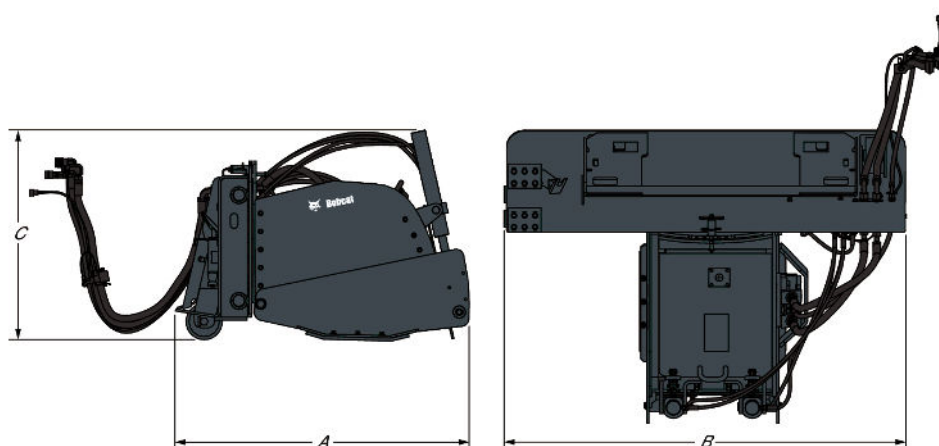

## Description

Equipped with direct-drive, high-torque hydraulic motor. These low maintenance attachments efficiently mill asphalt or concrete. Planers feature hydraulic side-shift for planing close to walls and curbs. Consistent depth control and ski depth visible from the operator's seat. Make precise adjustments with fingertip controls.

## Dimensions

Description	Item number	Overall length (A) (mm)	Overall width (B) (mm)	Overall height (C) (mm)
Planer 35 cm (Equipped with 35 cm All Purpose Drum)	PLN14*14AP	-	-	-
Planer 46 cm (Equipped with 46 cm Fast Cut Drum)	PLN18*18FC	-	-	-
Planer 46 cm (Without Drum)	PLN18*NODRUM	-	-	-
Planer 61 cm (Equipped with 61 cm Fast Cut Drum)	PLN24*24FC	-	-	-
Planer 61 cm (Without Drum)	PLN24*NODRUM	-	-	-
Self Leveling Planer 45 cm	7221391	1179.0	1732.0	964.0
Self Leveling Planer 60 cm	7221392	1241.0	1732.0	982.0
Self leveling Planer 100 cm	6726632	1118.0	1727.0	813.0
Self Leveling Planer 100 cm with 60 (fixed)/40 (removable) drum	1111142	-	-	-

### Main features

- Top access panel—for easier bit service and maintenance.
- Side cutting bits—to decrease drum binding in the cut and to produce a vertical edge for improving the joint bond between a new layer of asphalt and the existing layer.
- Hydraulic side-shift—for planing close to walls and curbs, and to easily reposition the drum for another pass.
- Oscillating planer housing—for planing sloping surfaces or to match two uneven surfaces.
- Rear frame wheels—to provide support and reduce tire bounce while planing.
- Direct-drive high torque motors—for low maintenance and high efficiency.
- Bob-Tach™ mounting system with quick-connect controls—for fast, easy attachment changes.