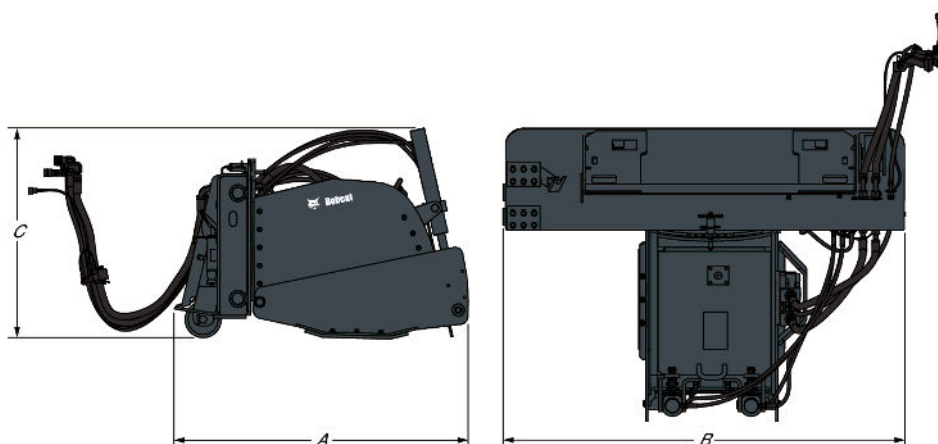

Description

Equipped with direct-drive, high-torque hydraulic motor. These low maintenance attachments efficiently mill asphalt or concrete. Planers feature hydraulic side-shift for planing close to walls and curbs. Consistent depth control and ski depth visible from the operator's seat. Make precise adjustments with fingertip controls.

Dimensions

Description	Item number	Overall length (A) (mm)	Overall width (B) (mm)	Overall height (C) (mm)
Planer 35 cm (Equipped with 35 cm All Purpose Drum)	PLN14*14AP	-	-	-
Planer 46 cm (Equipped with 46 cm Fast Cut Drum)	PLN18*18FC	-	-	-
Planer 46 cm (Without Drum)	PLN18*NODRUM	-	-	-
Planer 61 cm (Equipped with 61 cm Fast Cut Drum)	PLN24*24FC	-	-	-
Planer 61 cm (Without Drum)	PLN24*NODRUM	-	-	-
Self Leveling Planer 45 cm	7221391	1179.0	1732.0	964.0
Self Leveling Planer 60 cm	7221392	1241.0	1732.0	982.0
Self leveling Planer 100 cm	6726632	1118.0	1727.0	813.0
Self Leveling Planer 100 cm with 60 (fixed)/40 (removable) drum	1111142	-	-	-

Main features

- Top access panel—for easier bit service and maintenance.
- Side cutting bits—to decrease drum binding in the cut and to produce a vertical edge for improving the joint bond between a new layer of asphalt and the existing layer.
- Hydraulic side-shift—for planing close to walls and curbs, and to easily reposition the drum for another pass.
- Oscillating planer housing—for planing sloping surfaces or to match two uneven surfaces.
- Rear frame wheels—to provide support and reduce tire bounce while planing.
- Direct-drive high torque motors—for low maintenance and high efficiency.
- Bob-Tach™ mounting system with quick-connect controls—for fast, easy attachment changes.