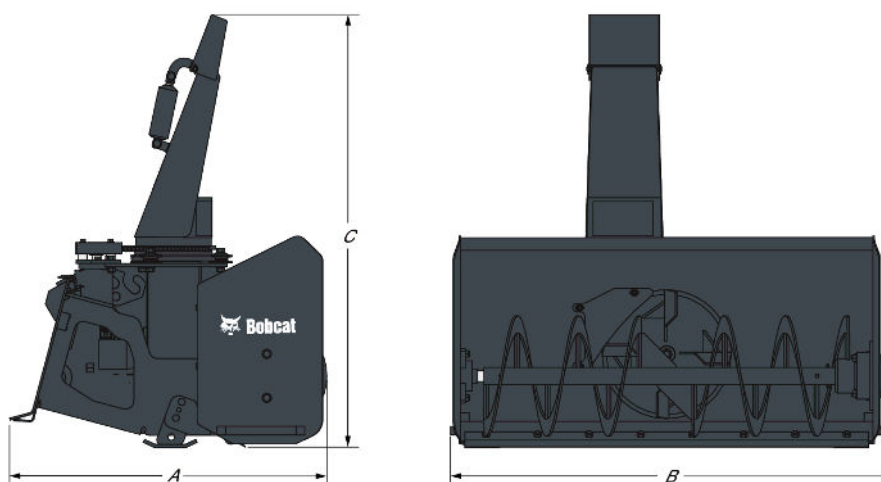

Description

Extend your Bobcat® loader work into winter with a hydraulically-driven snowblower. This attachment is ideal for clearing sidewalks, driveways and parking lots. Adjustable height skid shoes position cutting edge for gravel or pavement. Depending on model, throws snow up to 12 m.

Dimensions

Description	Item number	Overall length (A) (mm)	Overall width (B) (mm)	Overall height (C) (mm)
Snow Blower 150 X 48 - 5.5 Hydraulic Motor	SB150X48-9736049	1306.0	1280.0	
Snow Blower 200 X 60 - 6.2 Hydraulic Motor	SB200X60-9736001	1587.0	1549.0	
Snow Blower 200 X 66 - 6.2 Hydraulic Motor	SB200X66-9736021	1740.0	1549.0	
Snow Blower 200 X 66 - 9.6 Hydraulic Motor	SB200X66-9736025	1740.0	1549.0	
Snow Blower 200 X 72 - 6.2 Hydraulic Motor	SB200X72-9736029	1892.0	1549.0	
Snow Blower 200 X 72 - 8.0 Hydraulic Motor	SB200X72-9736031	1892.0	1549.0	
Snow Blower 200 X 72 - 9.6 Hydraulic Motor	SB200X72-9736079	1892.0	1549.0	
Snow Blower 200 X 78 - 6.2 Hydraulic Motor	SB200X78-9736033	2045.0	1549.0	
Snow Blower 200 X 78 - 9.6 Hydraulic Motor	SB200X78-9736037	2045.0	1549.0	
Snow Blower 240 X 72 - 9.6 Hydraulic Motor	SB240X72-1039501	1892.0	1664.0	
Snow Blower 240 X 84 - 8.0 Hydraulic Motor	SB240X84-1039503	2197.0	1664.0	

Description	Item number	Overall length (A) (mm)	Overall width (B) (mm)	Overall height (C) (mm)
Snow Blower 240 X 84 - 9.6 Hydraulic Motor	SB240X841836045	2197.0	2197.0	1664.0
Snow Blower SBX240 X 72 - 12.3 Hydraulic Motor	SBX240X721836051	1892.0	1892.0	1662.0

Characteristics and performance

Description	Item number	Fan diameter (mm)	Auger diameter (mm)	Chute rotation (°)	Deflector control	Throw distance (up to) (m)	Cutting edge (mm)	Intake diameter (mm)
Snow Blower 150 X 48 - 5.5 Hydraulic Motor	SB150X48336049	356.0	356.0	276.0	Hydraulic	7.6	9.0x76.0	584.0