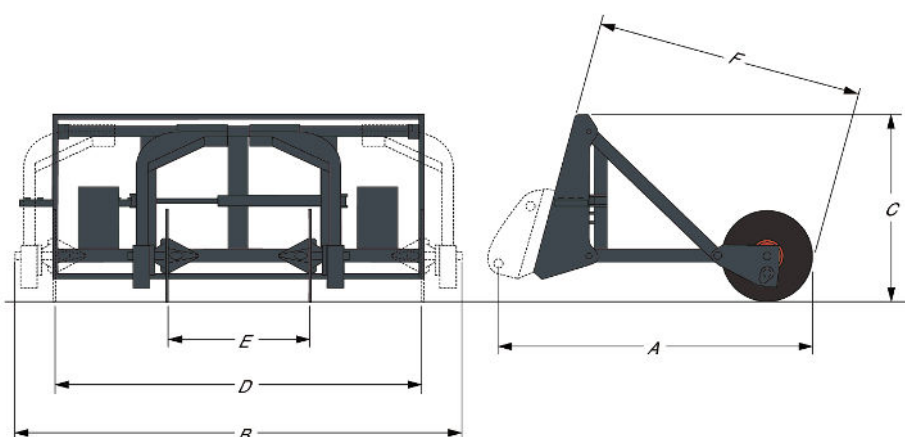

Description

Whether laying sod is a normal part of your day-to-day operation or just an occasional chore, the Bobcat® sod layer attachment can make the job go more quickly and efficiently. The sod layer attachment can carry and lay a roll of sod up to 1219 mm wide, making it ideal for larger landscaping jobs. And because it mounts to the front of a Bobcat® loader, it's manoeuvrable enough for those smaller jobs where space restrictions are a concern.

Dimensions

Description	Item number	Overall length (A) (mm)	Overall width (B) (mm)	Overall height (C) (mm)
Sod Layer 185 cm	6906783	1293.0	1854.0	777.0

Weights

Description	Item number	Operating weight (kg)	Shipping weight (kg)
Sod Layer 185 cm	6906783	286.0	286.0

Characteristics and performance

Description	Item number	Sod roll width (mm)
Sod Layer 185 cm	6906783	609.0-1219.0

Main features

- Automatic spindle-arm brakes to prevent unwanted unrolling.
- Self-contained sod cutting blade.
- Built-in storage for sod staples.
- Compact sod after installation using the sod layer with optional sod roller.
- Relief valve prevents "over squeezing" of sod rolls.