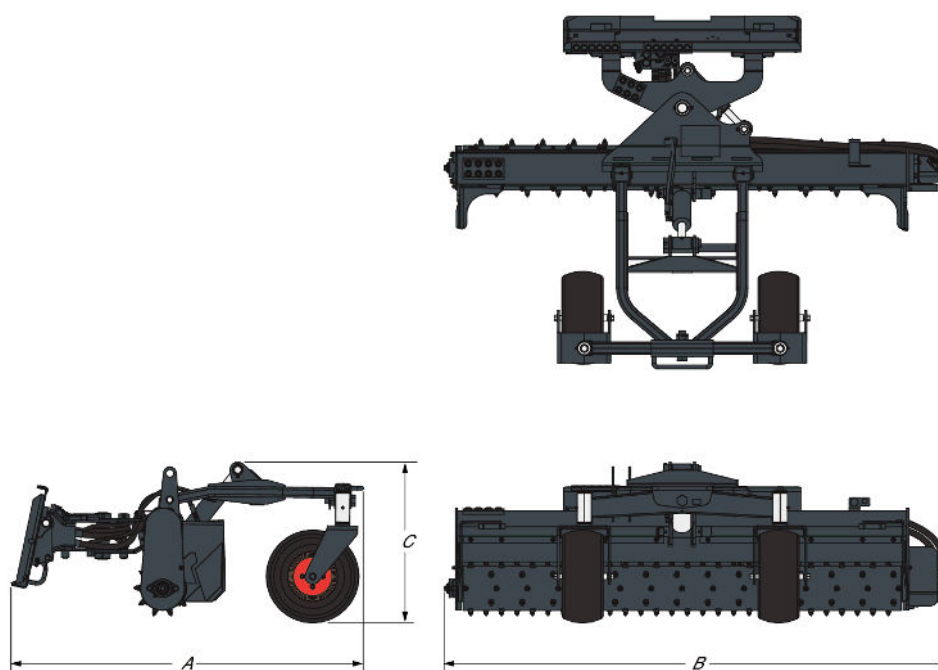

Description

The Bobcat Soil Conditioner is a “must have” versatile tool, saving you time and labour when smoothing ruts, moving material or levelling mounds of earth. It produces a perfect bed for seeding or laying grass turf. Prepare the land and lay a good foundation with the soil conditioner attachment. The rotating drum is equipped with carbide-tipped teeth, which rip through clumps of dirt and penetrate the soil. To level and grade a surface, lock the drum for a box blade effect. Or place the drum in the float position to prepare the soil while following the contours of the terrain. The soil conditioner is a versatile, cost-effective attachment. No landscaping crew should be without it! You can pulverise soil, while levelling and filling, in fewer passes with the soil conditioner attachment.

Dimensions

Description	Item number	Overall length (A) (mm)	Overall width (B) (mm)	Overall height (C) (mm)
Soil Conditioner 122 cm Manual	6958310	1471.0	1540.0	688.0
Soil Conditioner 183 cm Hydraulic	7135945	1725.0	2189.0	761.0
Soil Conditioner 183 cm Hydraulic High Flow	7135944	1725.0	2189.0	761.0
Soil Conditioner 214 cm Hydraulic	7135946	1725.0	2495.0	755.0
Soil Conditioner 214 cm Hydraulic High Flow	7135947	1725.0	2495.0	755.0

Main features

- Produces a perfect bed for seeding or sodding.
- Windrows and separates rocks and other debris.
- Grades and levels topsoil.
- Tears out old sod.
- Pulverizes dirt clumps.
- Forward and reverse raking action.
- Roller bar follows ground contours perfectly.
- Flip-up front bolster lets you get close to buildings and saves space during transport.
- Direct-drive motor eliminates chain and sprocket problems.
- Attachable end plates for box-blade effect.